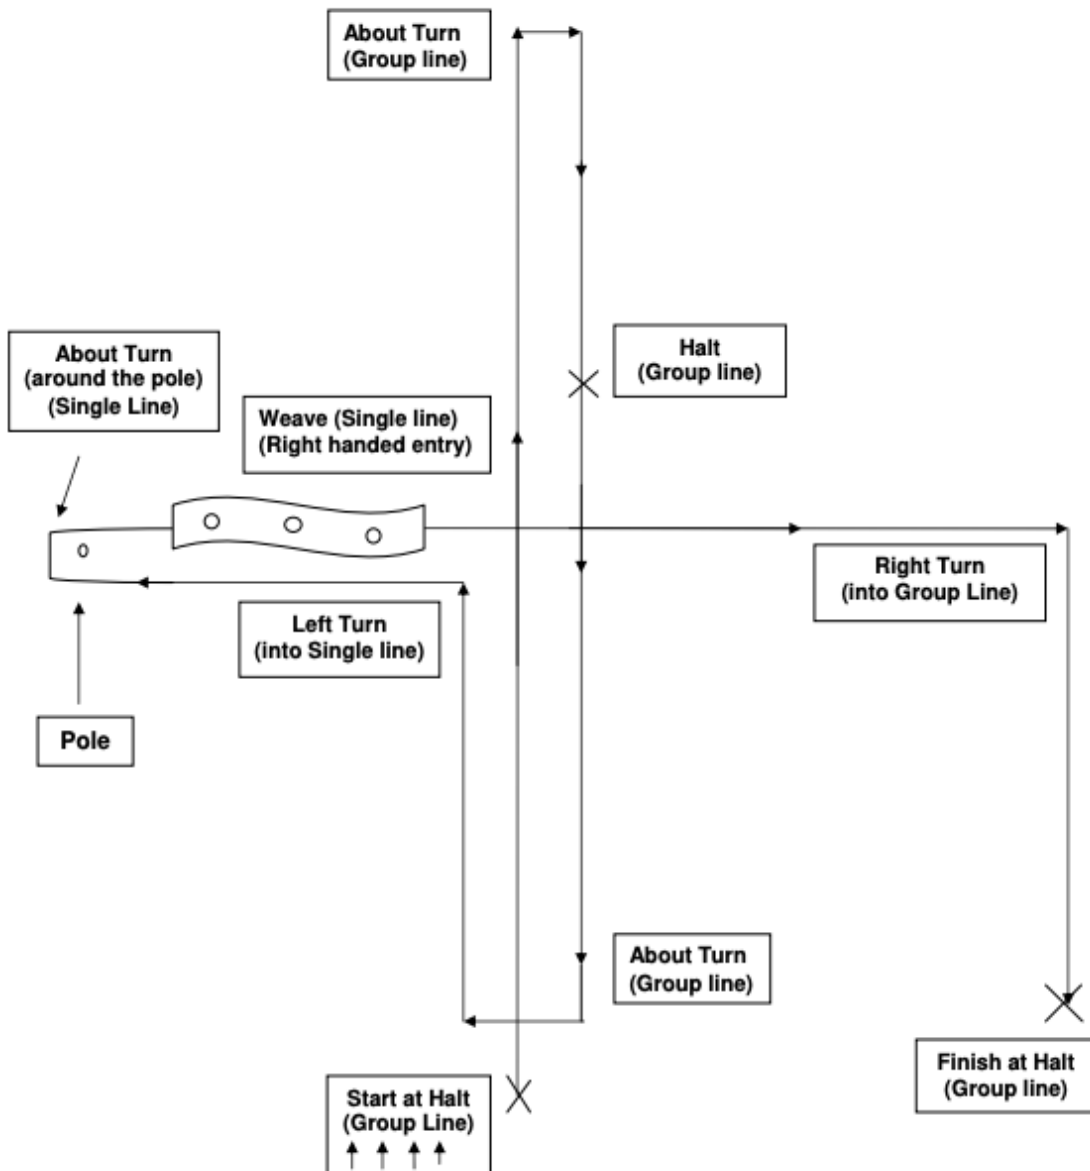

**OBEDIENCE TEAM COMPETITION
HEELWORK PATTERN TEST C**

- Handlers Start and Finish at a Halt ▲ ▲ ▲ ▲
- Group line means handlers walk side by side (in unison) e.g.
- Single Line means handlers walk in single file. (following in line with equal spacing)
- Halt is required in unison.
- Commencement and Halt should be done at the same time by all team members.
- All Dogs are **ON** lead