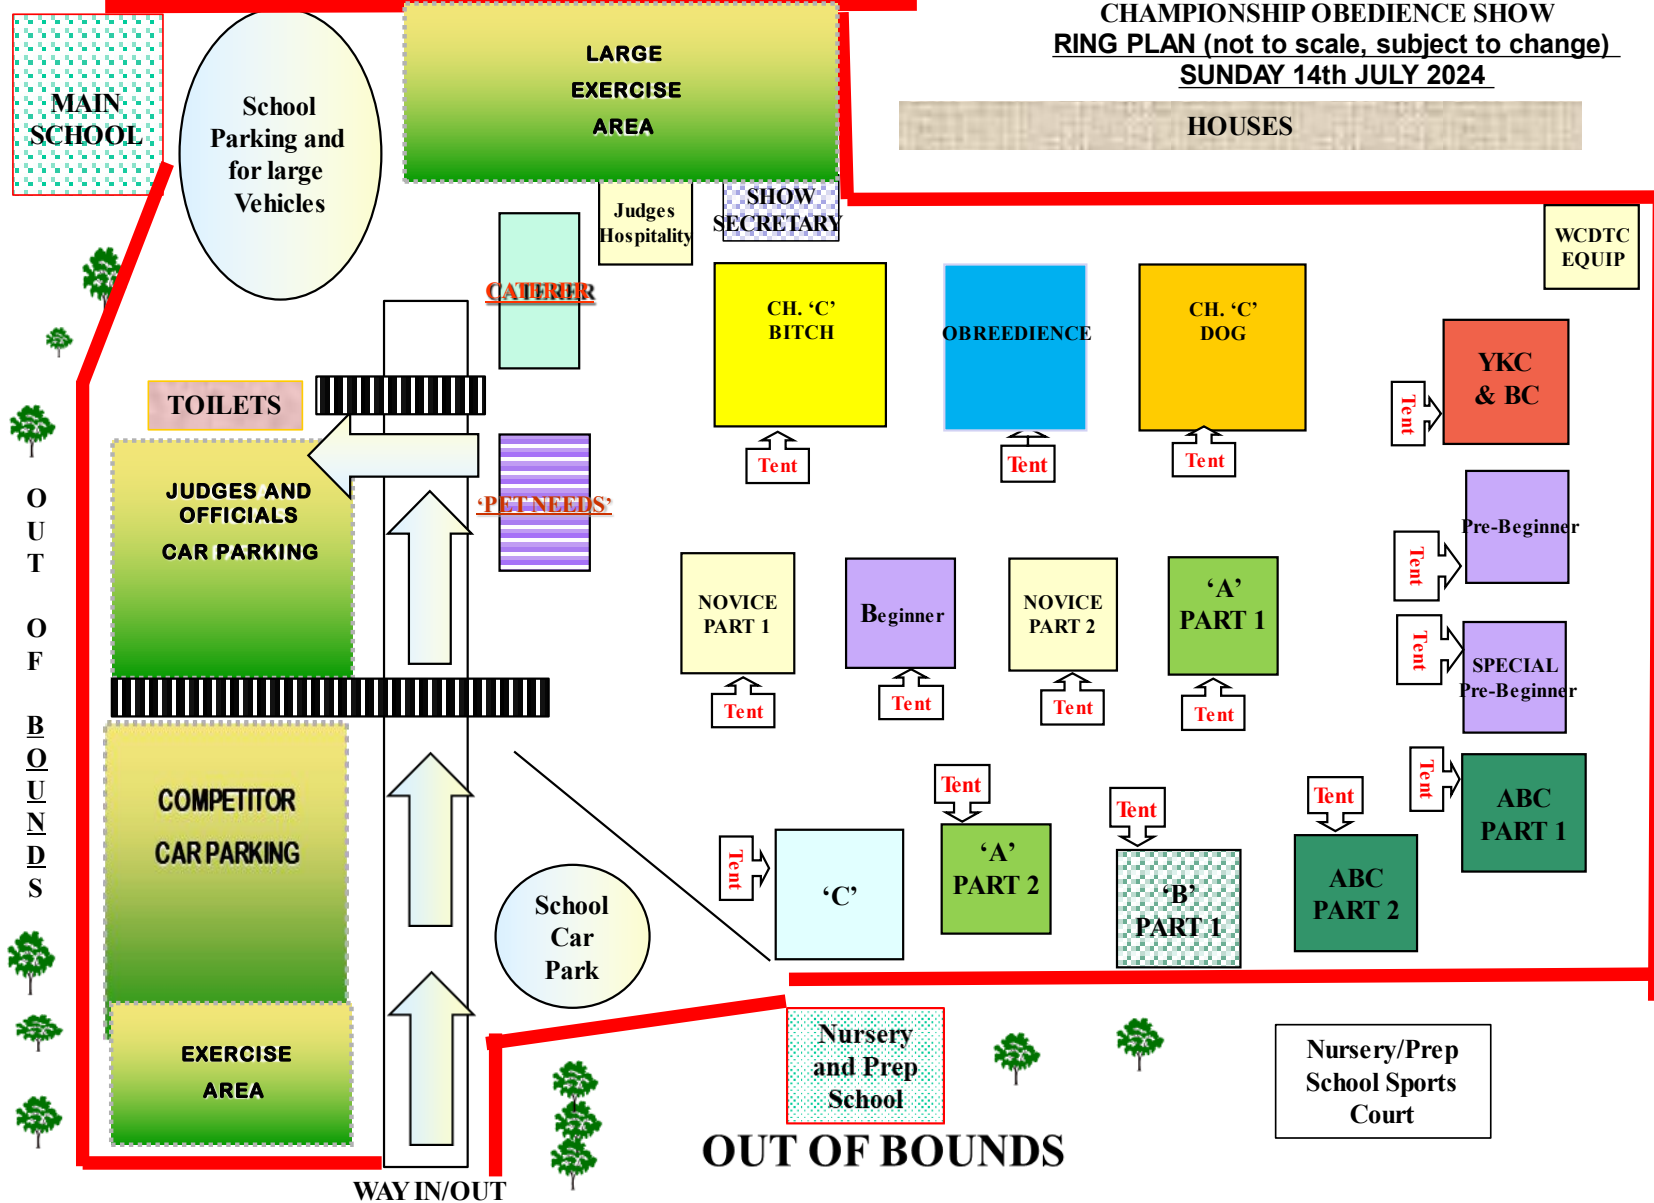

GOLF COURSE IS OUT OF BOUNDS

WINCHESTER CITY DOG TRAINING CLUB
CHAMPIONSHIP OBEEDIENCE SHOW
RING PLAN (not to scale, subject to change)
SUNDAY 14th JULY 2024